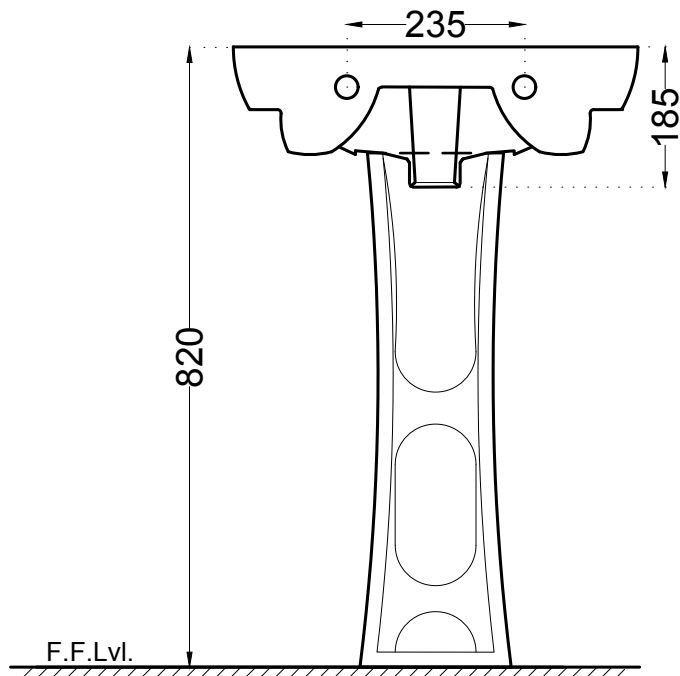

TOP VIEW

BACK VIEW

SIDE VIEW

	Jaquar Group Global Headquarters Plot No. 3, Sector- M-11, IMT Manesar Gurgaon, NCR - 122050, India E-mail : Sales: support@jaquar.com Customer Service : service@jaquar.com		ITEM CODE CMS-WHT-103801+CMS-WHT-103301
			ITEM TYPE WALL HUNG BASIN WITH FULL PEDESTAL
			ITEM SIZE 540x395x185 mm With pedestal height 820 mm
	ALL DIMENSIONS ARE IN MM. (TOLERANCE ± 5 MM)		