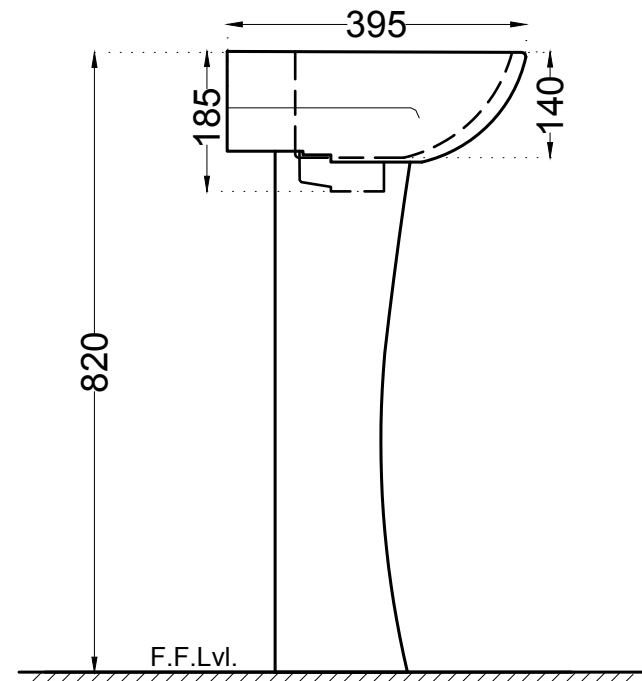

TOP VIEW

BACK VIEW

SIDE VIEW

	Jaquar Group Global Headquarters Plot No. 3, Sector- M-11, IMT Manesar Gurgaon, NCR - 122050, India E-mail : Sales: support@jaquar.com Customer Service : service@jaquar.com		ITEM CODE CMS-WHT-103801+CMS-WHT-103301
			ITEM TYPE WALL HUNG BASIN WITH FULL PEDESTAL
			ITEM SIZE 540x395x185 mm With pedestal height 820 mm
	ALL DIMENSIONS ARE IN MM. (TOLERANCE ± 5 MM)		